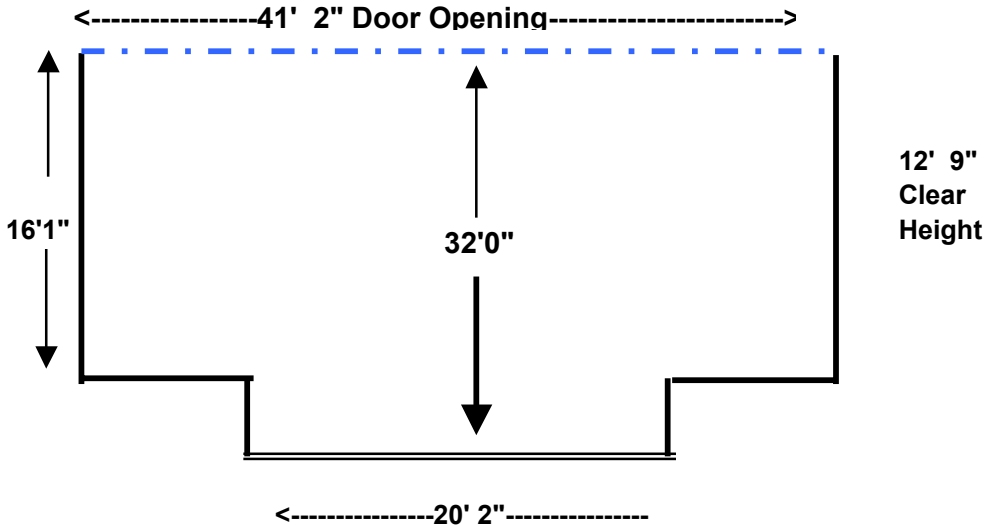

SMALL T-HANGAR DIMENSIONS

Monthly Rent = \$ 598.60 + 35.92 tax =634.52
(Includes all taxes and electric)

LARGE T-HANGAR DIMENSIONS

Monthly Rent = \$ 1477.36 + 88.64 tax = 1566.00.
(Includes all Taxes & Electric)