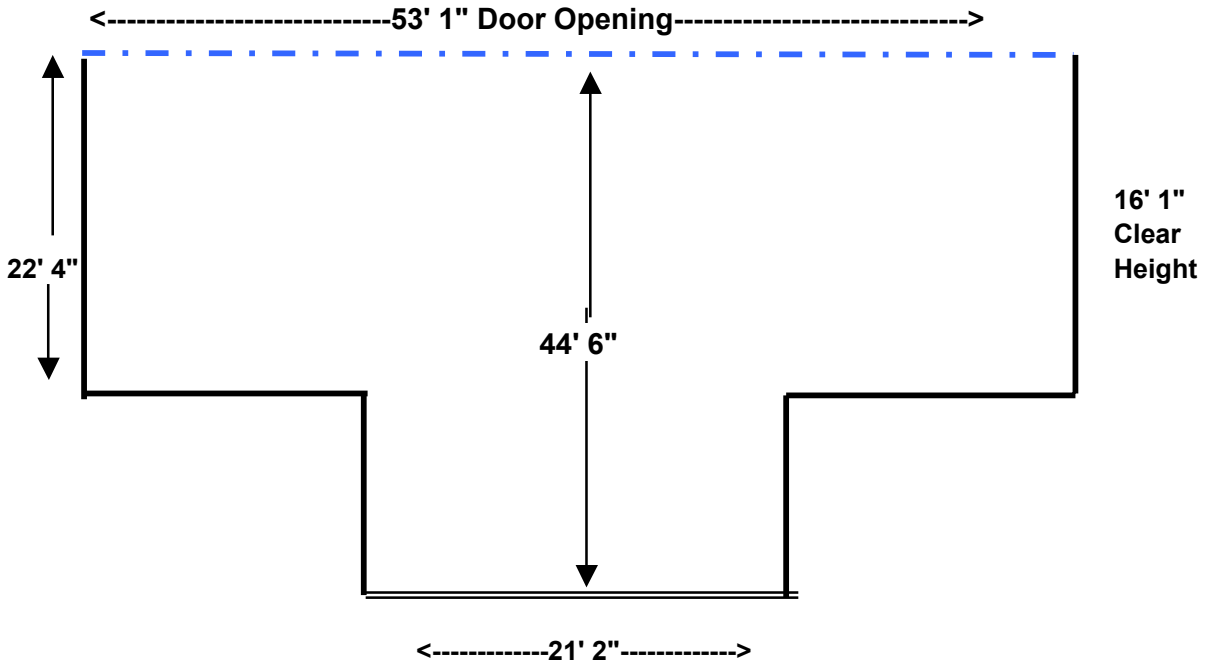

SMALL T-HANGAR DIMENSIONS

Monthly Rent = \$ 598.60 + 35.92 tax =634.52
(Includes all taxes and electric)

LARGE T-HANGAR DIMENSIONS

Monthly Rent = \$ 1477.36 + 88.64 tax = 1566.00.
(Includes all Taxes & Electric)