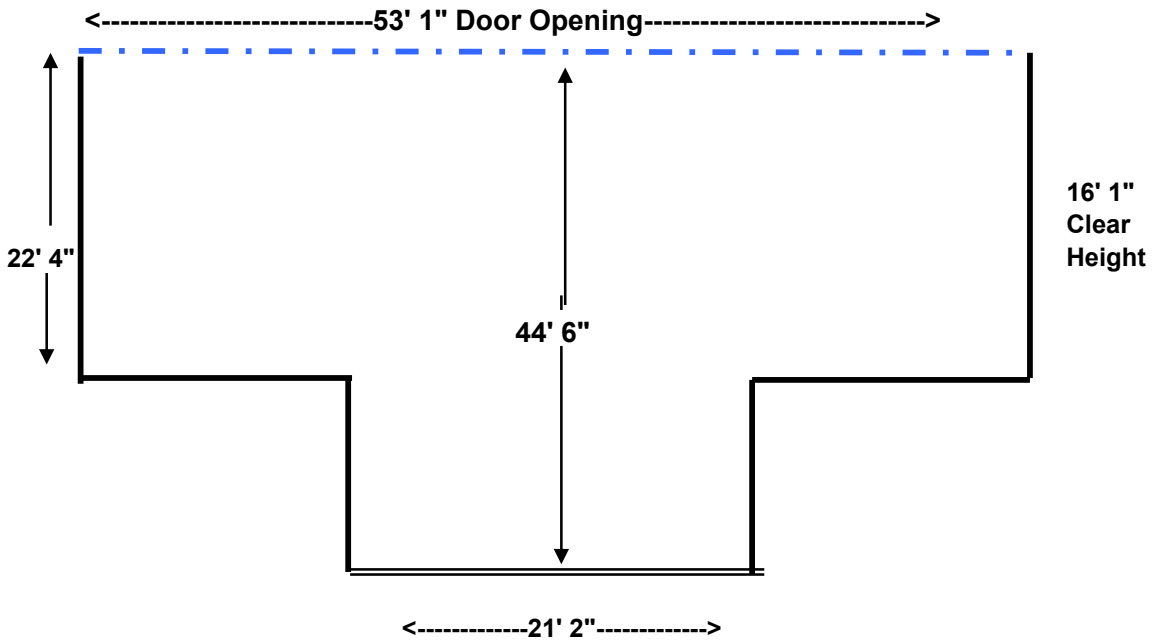

SMALL T-HANGAR DIMENSIONS

Monthly Rent = \$629.80 + 37.79 tax = \$ 667.59
(Eff 7-1-06 Includes all taxes and electric)

LARGE T-HANGAR DIMENSIONS

Monthly Rent = \$ 1590.00
(Includes all Taxes & Electric)

WORLD JET, INC. 954-772-7444 Main Office