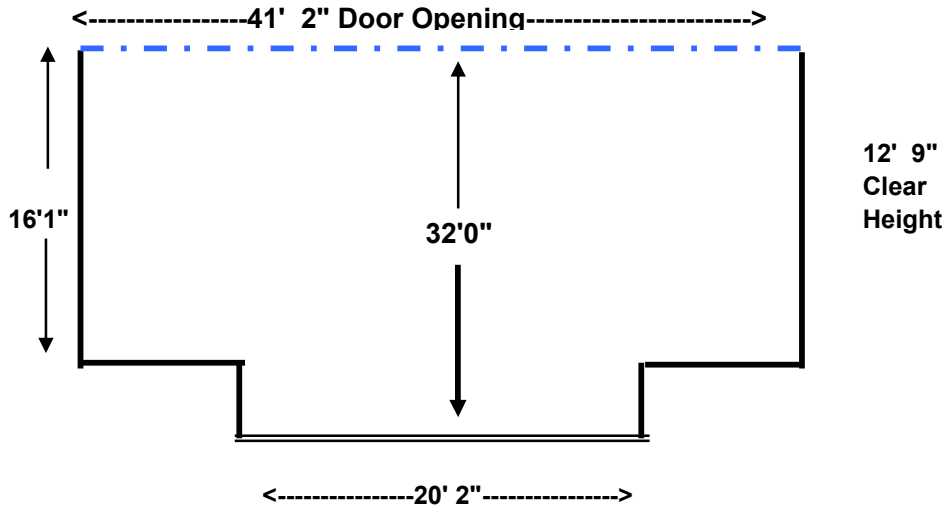

SMALL T-HANGAR DIMENSIONS

Monthly Rent = \$629.80 + 37.79 tax = \$ 667.59
(Eff 7-1-06 Includes all taxes and electric)

LARGE T-HANGAR DIMENSIONS

Monthly Rent = \$ 1590.00
(Includes all Taxes & Electric)

WORLD JET, INC. 954-772-7444 Main Office